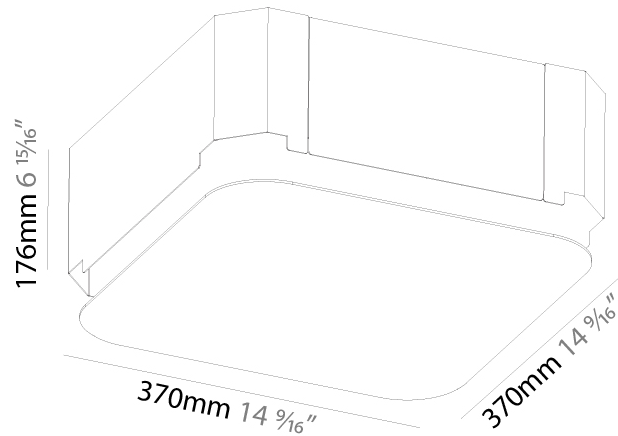

PHYSICAL

Shape: Square
Length (mm): 370
Length (in): 14 9/16
Width (mm): 370
Width (in): 14 9/16
Depth (mm): 176
Depth (in): 6 15/16
Ceiling Thickness (mm): 10 / 12.5 / 15 / 25 / 30
Ceiling Thickness (in): 3/8 or 1/2 or 9/16 or 1 or 1 3/16
Min. Recessing Depth (mm): 200
Min. Recessing Depth (in): 7 7/8
Weight (kg): 4.236
Weight (lbs): 9.32
Diffuser: PMMA - Opal
Fixture Material: Extruded Aluminum / Steel
Cut-out Measurements: 405mm / 15 15/16" x 405mm 15 15/16"
Upon Request: Unique Sizes Unique Ceiling Thickness Unique Mounting Depth Spot Inserts

ELECTRICAL

Lamp Type: LED (Zhaga Standard)
Input Wattage (W): 13.2
Total Output Wattage (W): 12.4
Dimming: [Non-Dimmable](#)
Driver Included: Yes
Driver Location: Integrated
Driver Type: Constant Current - Universal
Driver Class: Class 2
Input Voltage (V): 120 - 277
Constant Current (MA): 350
Upon Request: (Not included - see components) Integral: 0-10Vdc dimming / Phase dimming 120Vac only

LED

[Color Temperature (°K): 3000 / 4000](#)
Max. Delivered Lumen (lm): 1090 / 1130
CRI: >80 CRI
Efficiency (%): 0.804
Lamp Life (hrs): 50000
Upon Request: Other CCT available

OPTICAL

RATINGS AND CERTIFICATIONS

Certified By: Certified for North American Standards
IP rating: IP20

PROJECT
TYPE
SPECIFIER
QUANTITY
DATE

200mm 7 7/8" 405mm x 405mm 15 15/16" x 15 15/16" 10 | 12 1/2 | 15 | 25 | 30mm 3/8" 1/2" 9/16" 1" 1 3/16"