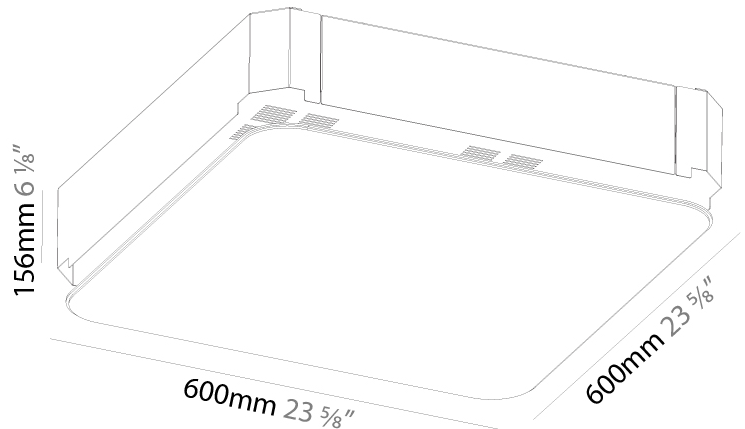

GENERAL

Series: Smoothy
Subseries: Smoothy Standard
Partner: Prolicht
Division: Architectural
Installation: Trimless
Product Type: Ceiling Recessed
Mounting Location: Ceiling
Light Distribution: Direct

PHYSICAL

Shape: Square
Length (mm): 600
Length (in): 23 5/8
Width (mm): 600
Width (in): 23 5/8
Depth (mm): 156
Depth (in): 6 1/8
Ceiling Thickness (mm): 10 / 12.5 / 15 / 25 / 30
Ceiling Thickness (in): 3/8 or 1/2 or 9/16 or 1
Min. Recessing Depth (mm): 180
Min. Recessing Depth (in): 7 1/16
Weight (kg): 12.549
Weight (lbs): 27.61
Diffuser: PMMA - Opal
Fixture Material: Extruded Aluminum / Steel
Cut-out Measurements: 635mm / 25" x 635mm / 25"
Upon Request: Unique Sizes Unique Ceiling Thickness Unique Mounting Depth Spot Inserts

ELECTRICAL

Lamp Type: LED (Zhaga Standard)
Input Wattage (W): 55
Total Output Wattage (W): 49.7
Dimming: Non-Dimmable
Driver Included: Yes
Driver Location: Integrated
Driver Type: Constant Current - Universal
Driver Class: Class 2
Input Voltage (V): 120 - 277
Constant Current (MA): 350
Upon Request: (Not included - see components) Integral: 0-10Vdc dimming / Phase dimming 120Vac only

LED

Color Temperature (°K): 3000 / 4000
Max. Delivered Lumen (lm): 5370 / 5560
CRI: >80 CRI
Efficiency (%): 65 (5mm Perspex) / 80.40
Lamp Life (hrs): 50000
Upon Request: Other CCT available

OPTICAL

RATINGS AND CERTIFICATIONS

Certified By: Certified for North American Standards
IP rating: IP20

180mm 7 1/16" 635mm x 635mm 25" x 25" 10 | 12 1/2 | 15 | 25 | 30mm 3/8" 1/2" 9/16" 1" 3/16"