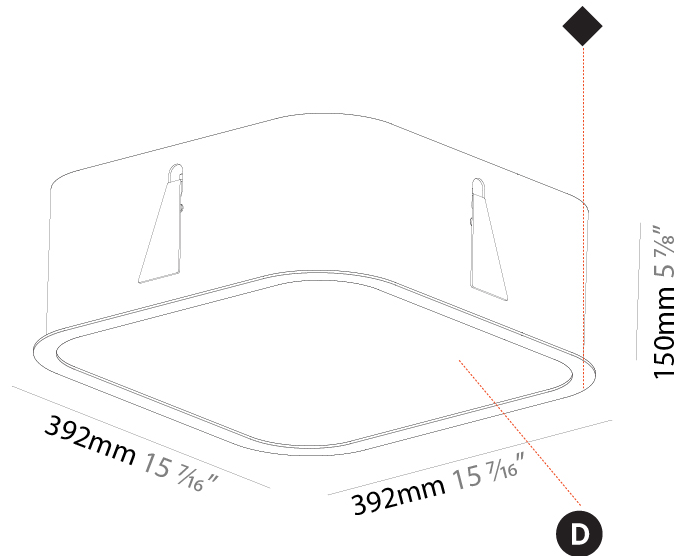

PHYSICAL

Shape: Square
Length (mm): 392
Length (in): 15 7/16
Width (mm): 392
Width (in): 15 7/16
Height (mm): 150
Height (in): 5 7/8
Ceiling Thickness (mm): 10 / 12.5 / 15 / 25
Ceiling Thickness (in): 3/8 or 1/2 or 9/16 or 1
Min. Recessing Depth (mm): 160
Min. Recessing Depth (in): 6 5/16
Weight (kg): 4.341
Weight (lbs): 9.57
Diffuser: PMMA - Opal or Micro-Prism
Fixture Finish: SSR / BKV / CWI / CRY / HAB / UFT / ITA / RUA / FTG / MYG / LOD / PUS / FRO / FUP / KIA / POP / BLS / SPG / MEY / GOH / CHC / COM / ABZ / JAG / OBR / MOS / ROR
Fixture Material: Extruded Aluminum / Steel
Cut-out Measurements: 375mm / 14 3/4" x 375mm / 14 3/4"

ELECTRICAL

Lamp Type: LED (Zhaga Standard)
Input Wattage (W): 13.2
Total Output Wattage (W): 12
Dimming: Non-Dimmable
Driver Included: Yes
Driver Location: Integrated
Driver Type: Constant Current - Universal
Driver Class: Class 2
Input Voltage (V): 120 - 277
Constant Current (MA): 350
Upon Request: (Not included - see components) Integral: 0-10Vdc dimming / Phase dimming 120Vac only

LED

Color Temperature (°K): 3000 / 4000
Max. Delivered Lumen (lm): 1380 / 1430
CRI: >80 CRI
Efficiency (%): 0.827
Lamp Life (hrs): 50000
Upon Request: Other CCT available

OPTICAL

RATINGS AND CERTIFICATIONS

Certified By: Certified for North American Standards
IP rating: IP20

375mm x 375mm
14 3/4" x 14 3/4"

10 - 25mm
3/8" - 1"

160mm
6 5/16"